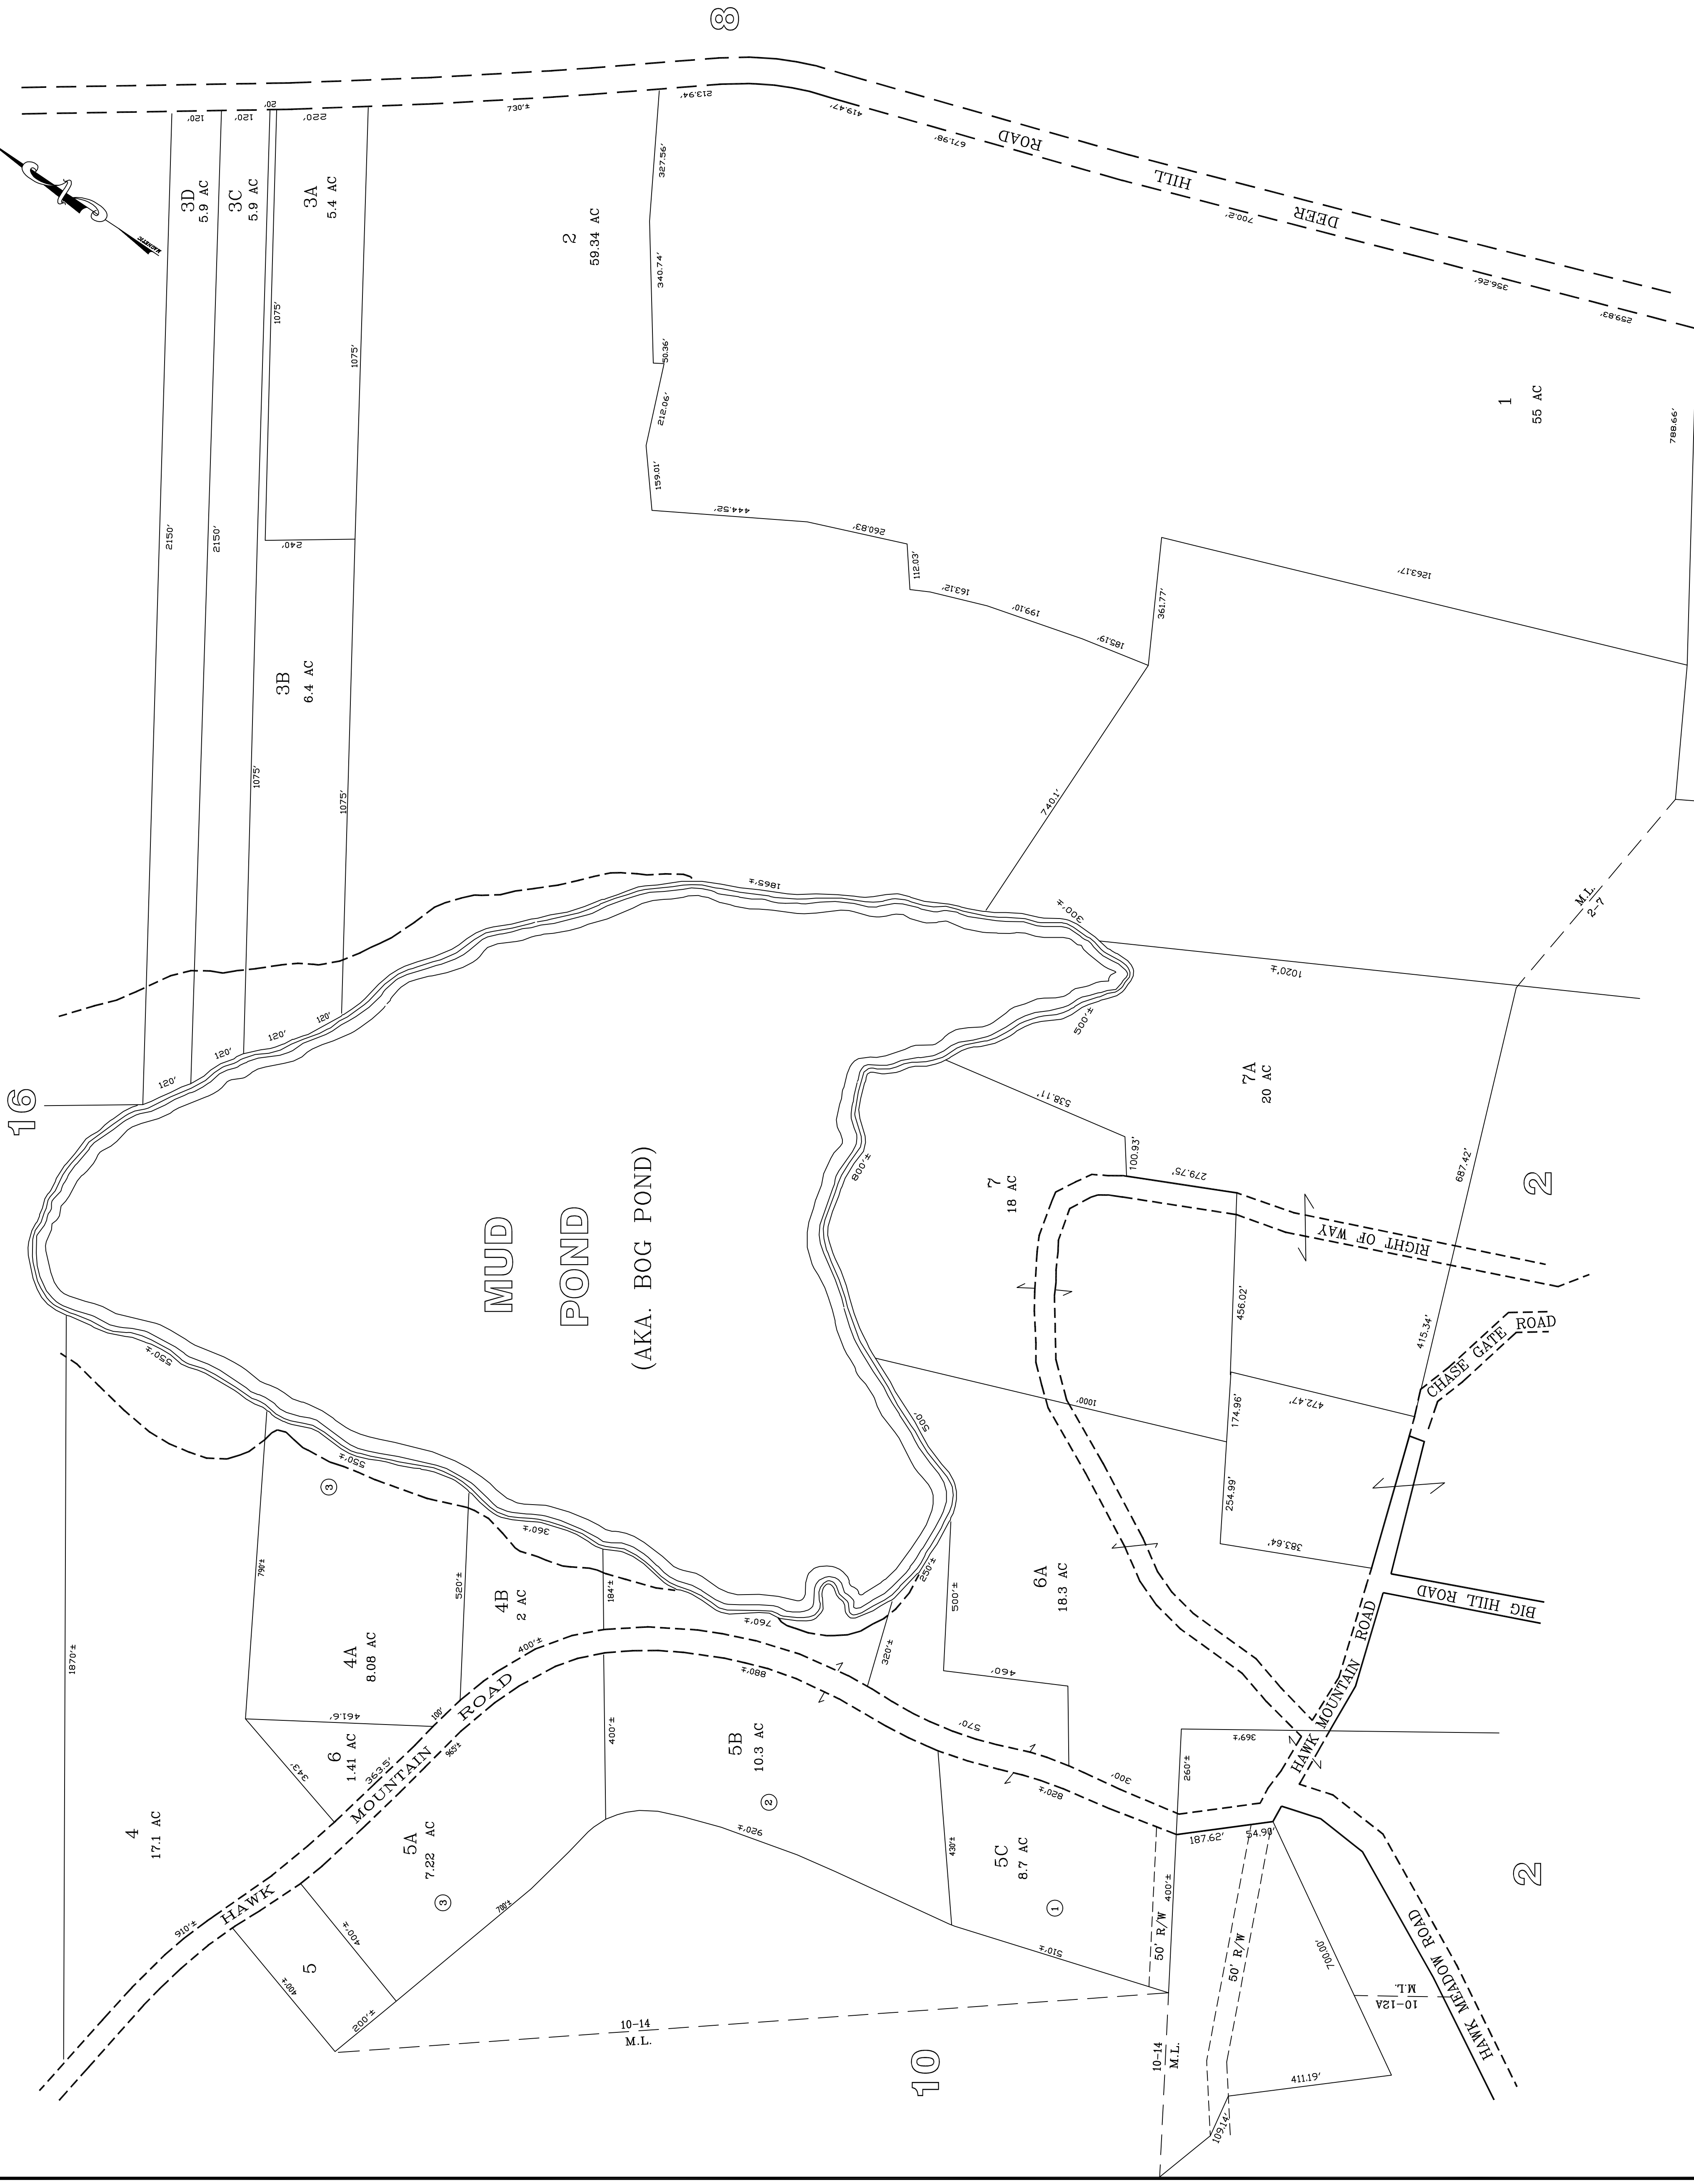

16

UPDATED TO APRIL 1, ---

BY: MAINE SURVEY
CONSULTANTS, INC.
FOR ASSESSMENT PURPOSES ONLY
NOT FOR PROPERTY CONVEYANCES

PROPERTY MAP WATERFORD

MAINE

LEGEND

ADJACENT SHEET NO. 12

COMMON OWNERSHIP

DEVELOPMENT LOT NO. 2

SCALED DIMENSION ±

PREPARED BY PHOTOGRAMMETRIC METHODS BY
JOHN E. O'DONNELL & ASSOCIATES
AUBURN, MAINE

1974