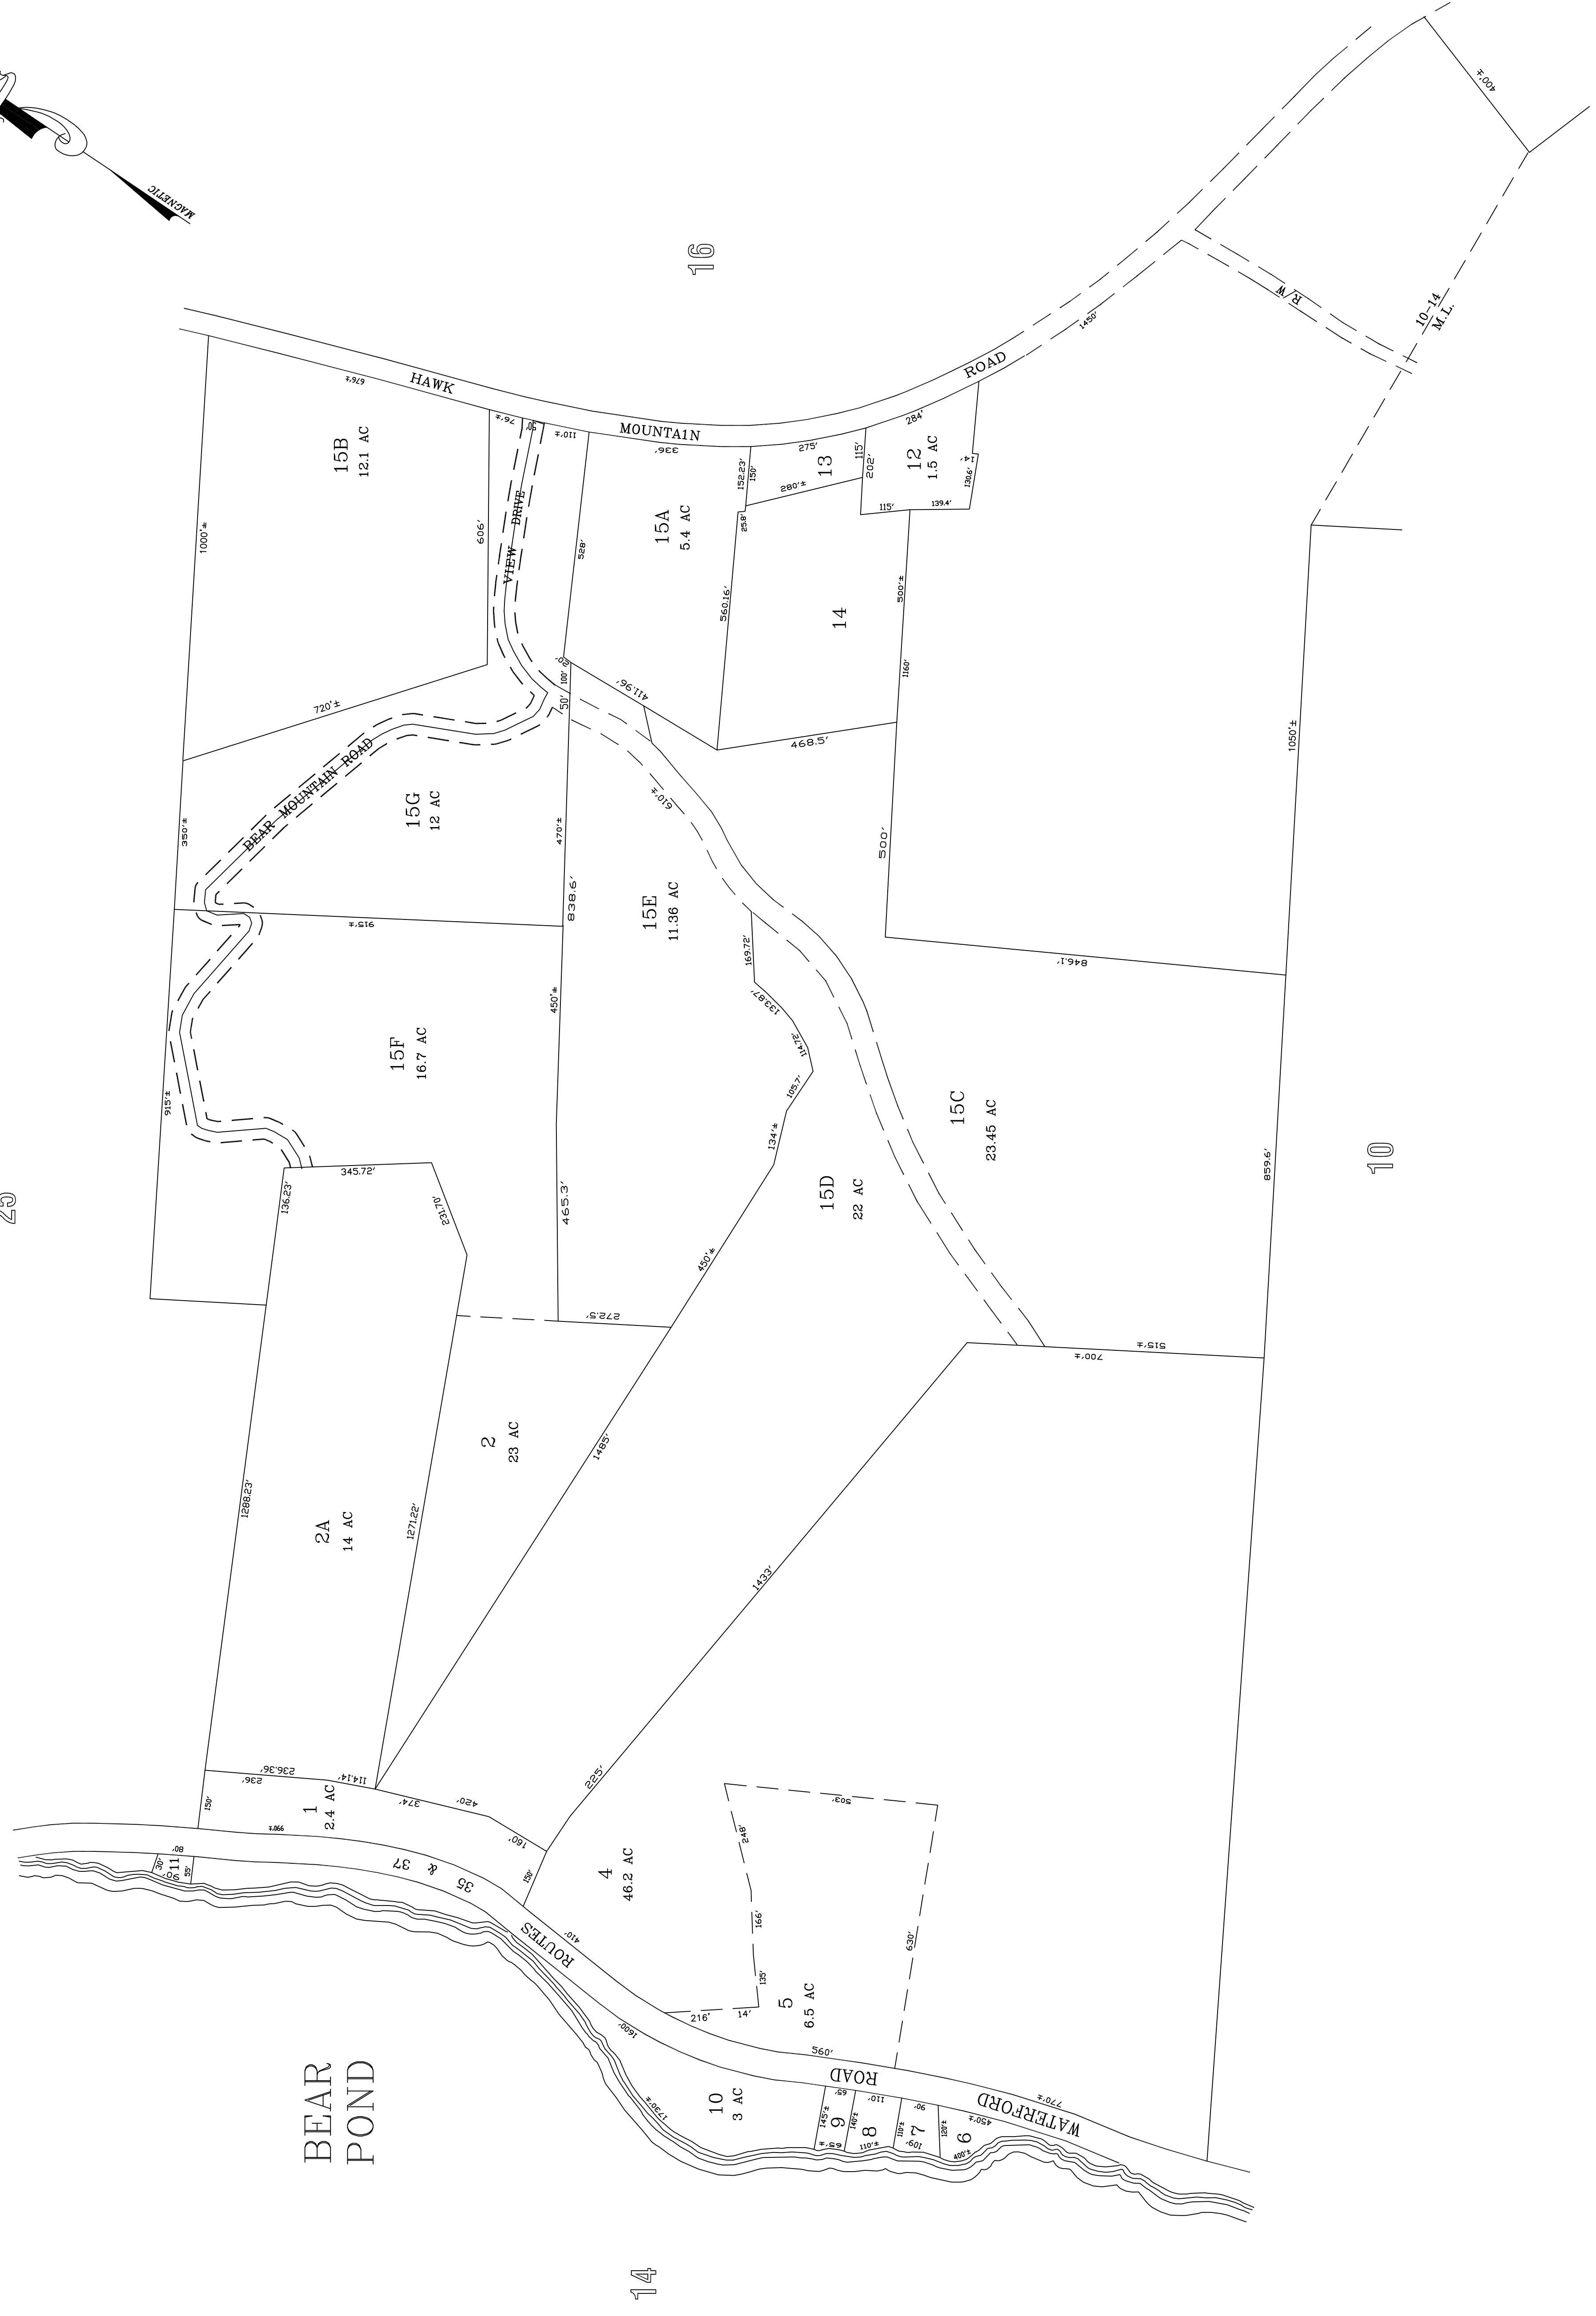

25

PROPERTY MAP

WATERFORD

MAINE

FOR ASSESSMENT PURPOSES ONLY
NOT FOR PROPERTY CONVEYANCES

BY: MAINE SURVEY CONSULTANTS, INC.

UPDATED TO APRIL 1, ----

SCALE IN FEET
0 200 400

LEGEND
 ① ADJACENT SHEET NO.
 ② COMMON OWNERSHIP
 ③ DEVELOPMENT LOT NO.
 ± SCALED DIMENSION

PREPARED BY PHOTOGRAMMETRIC METHODS BY
JOHN F. O'DONNELL & ASSOCIATES
 AUBURN, MAINE
 1974

15