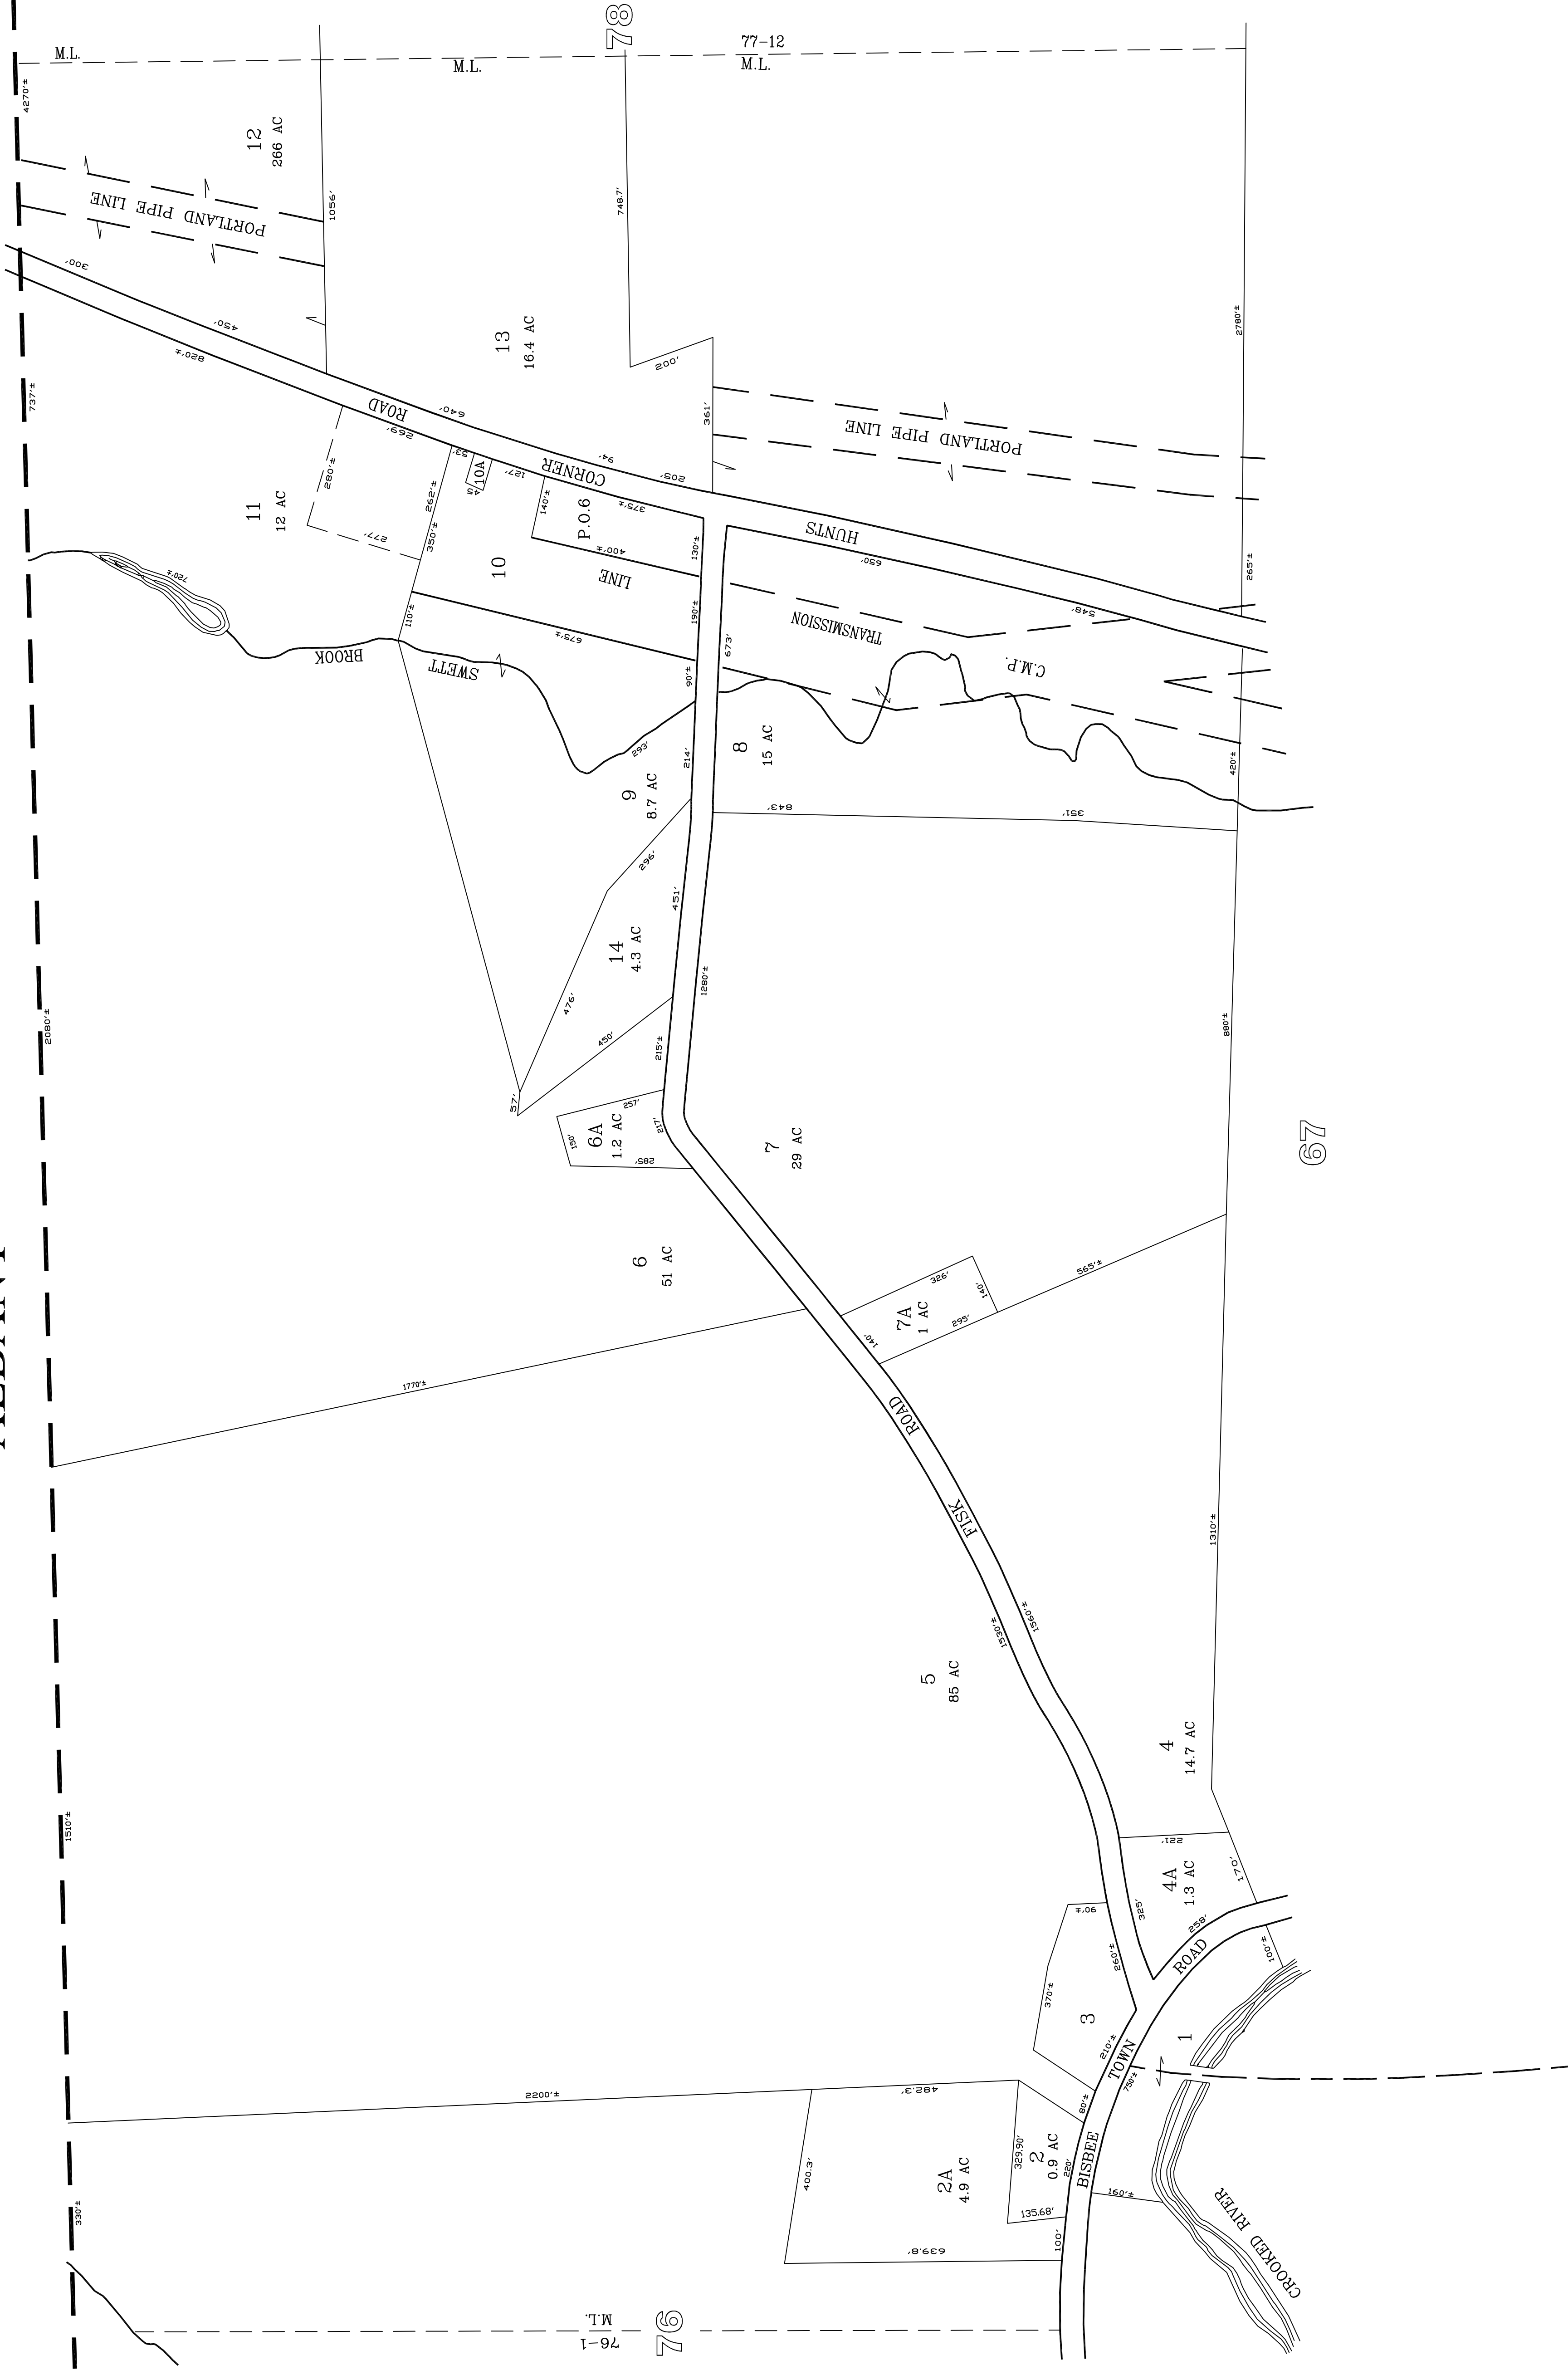

ALBANY

PROPERTY MAP WATERFORD MAINE

BY:
MAINE SURVEY
CONSULTANTS, INC.
FOR ASSESSMENT PURPOSES ONLY
NOT FOR PROPERTY CONVEANCES

77

LEGEND
ADJACENT SHEET NO. 12
COMMON OWNERSHIP 1 OR 2
DEVELOPMENT LOT NO. 1
SCALED DIMENSION ±